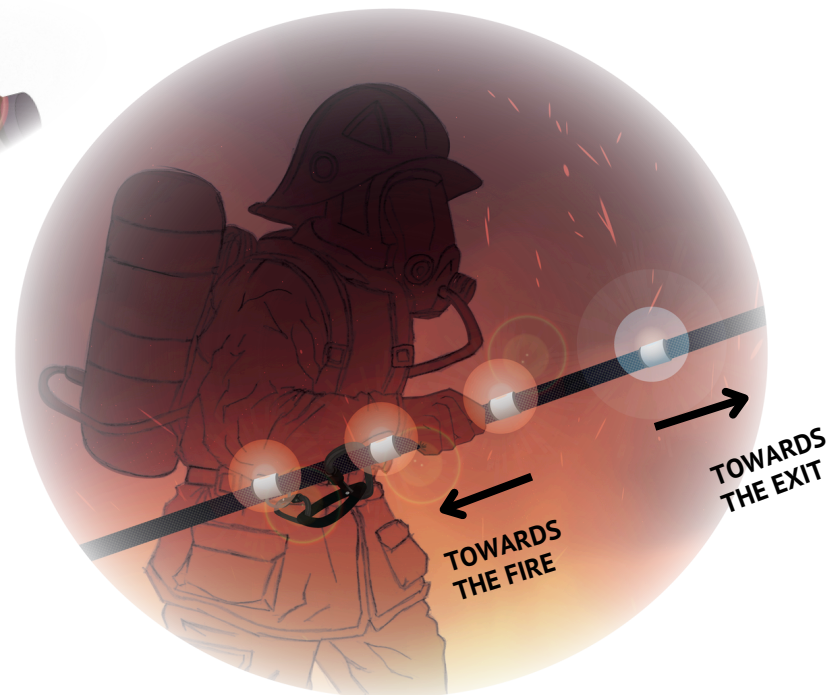

weartronic
TECH FOR VISIBILITY AND SAFETY

LIGHT GUIDE LINE

LIGHT GUIDE LINE

Boost your recognition, progression and volume exploration performance with the illuminated signs on our guide line.

50M
FIRE AND HEAT
RESISTANT MATERIALS

TACTILE LANDMARKS
= All nodules are tactile

VISIBLE MARKERS
= Luminous nodules according to coding

LIGHT CODE

Blue LED = Output
Orange LED = Light
Number of orange LEDs = Distance

Exemple: 3 LED = 30m

INTUITIVE OPERATION

Your equipment guides you based on your senses.

ADAPTED TO YOUR USE

- Free hand
- Fire resistant
- No knots
- Compatibility and fluidity of the personal line
- Compatibility with standard guide line bag

TECHNICAL DATA

- Lengths: 50m, 100m, 200m and 400m (longer lengths up to 800m)
- Progress markers: a combination of 1m every 2.5m.
- Marker diameter: 12 mm.
- Guide line diameter: 6 mm
- Retro-reflective marker along the entire length.
- Weight of aramid guide line: 1.1 kg.
- No degradation of braid at 500°C
- Safety sleeve covered with a protective protective sheath.
- Light-alloy, fireman's style eye karabiner. 600 daN at both ends.
- Packaging: Faster bag or small/large reel. large reel.