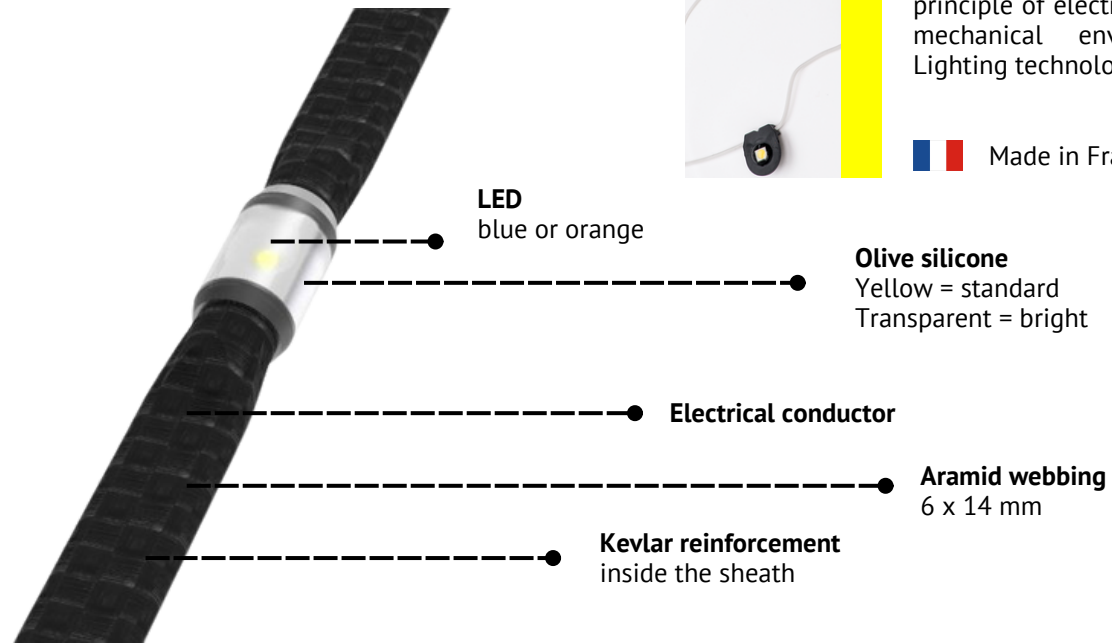

TECHNICAL DATA

- Lengths: 50m, 100m, 200m and 400m (longer lengths up to 800m)
- Progress markers: a combination of 1m every 2.5m.
- Marker diameter: 12 mm.
- Guide line diameter: 6 mm
- Retro-reflective marker along the entire length.
- Weight of aramid guide line: 1.1 kg.
- No degradation of braid at 500°C
- Safety sleeve covered with a protective protective sheath.
- Light-alloy, fireman's style eye karabiner. 600 daN at both ends.
- Packaging: Faster bag or small/large reel. large reel.

OPEN TO PARTNERSHIP

Maintain your habits

WEARTRONIC X BSPP

Test validated (resistance to fire environment) with the Brigade des Sapeurs Pompiers de Paris (BSPP). Codification configuration to follow.

WEET Lighting technology

WEET Lighting is a unique technology with robust, washable, hermetically sealed and flexible characteristics.

To meet the need for performance in operations, we have adapted the principle of electrical wiring and the mechanical envelope of Weet Lighting technology.

 Made in France

Snap hook at each end of the guide line
+ option: linkable between several guide lines

INCLUDED

Control box with rechargeable battery

End snap hook

Housing for control box

Not included: personal line and storage bag