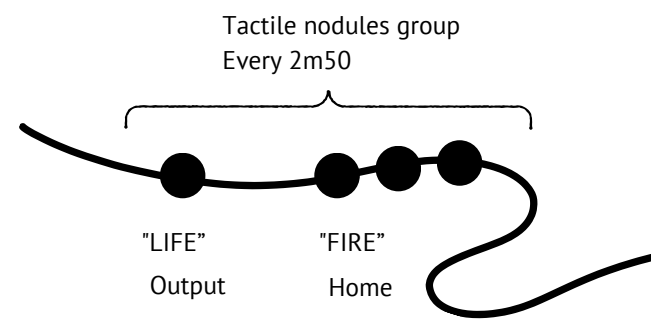

OPEN TO PARTNERSHIP

Maintain your habits